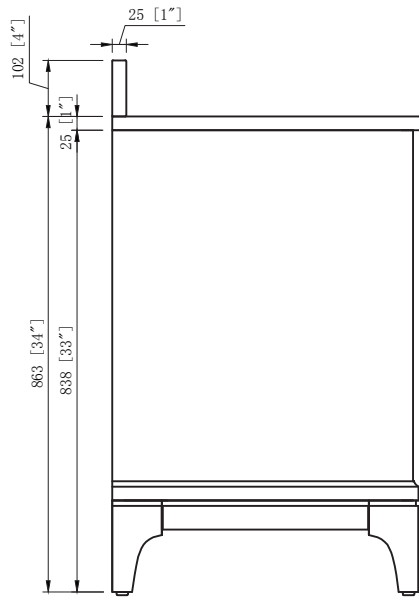

WATER CREATION

MODEL: CW-QUEEN48

MODEL: CW-QUEEN48

MODEL: CW-QUEEN48

MODEL: CW-QUEEN48

MODEL: F2-0009