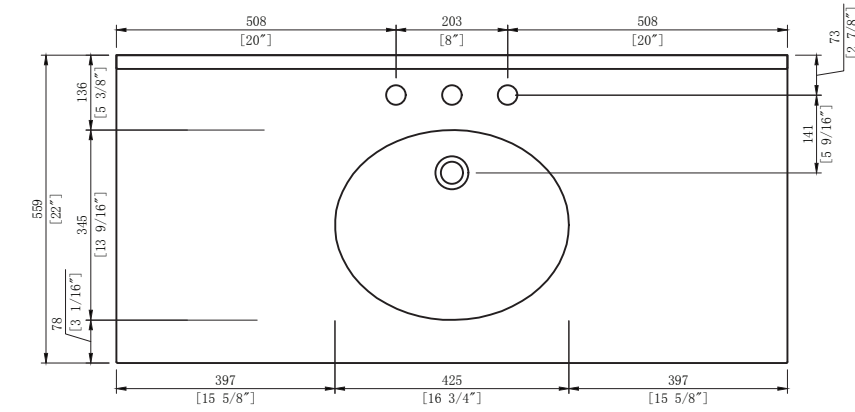

WATER CREATION

MODEL: CW-QUEEN48

MODEL: CW-QUEEN48

MODEL: CW-QUEEN48

MODEL: CW-QUEEN48

MODEL: F2-0009