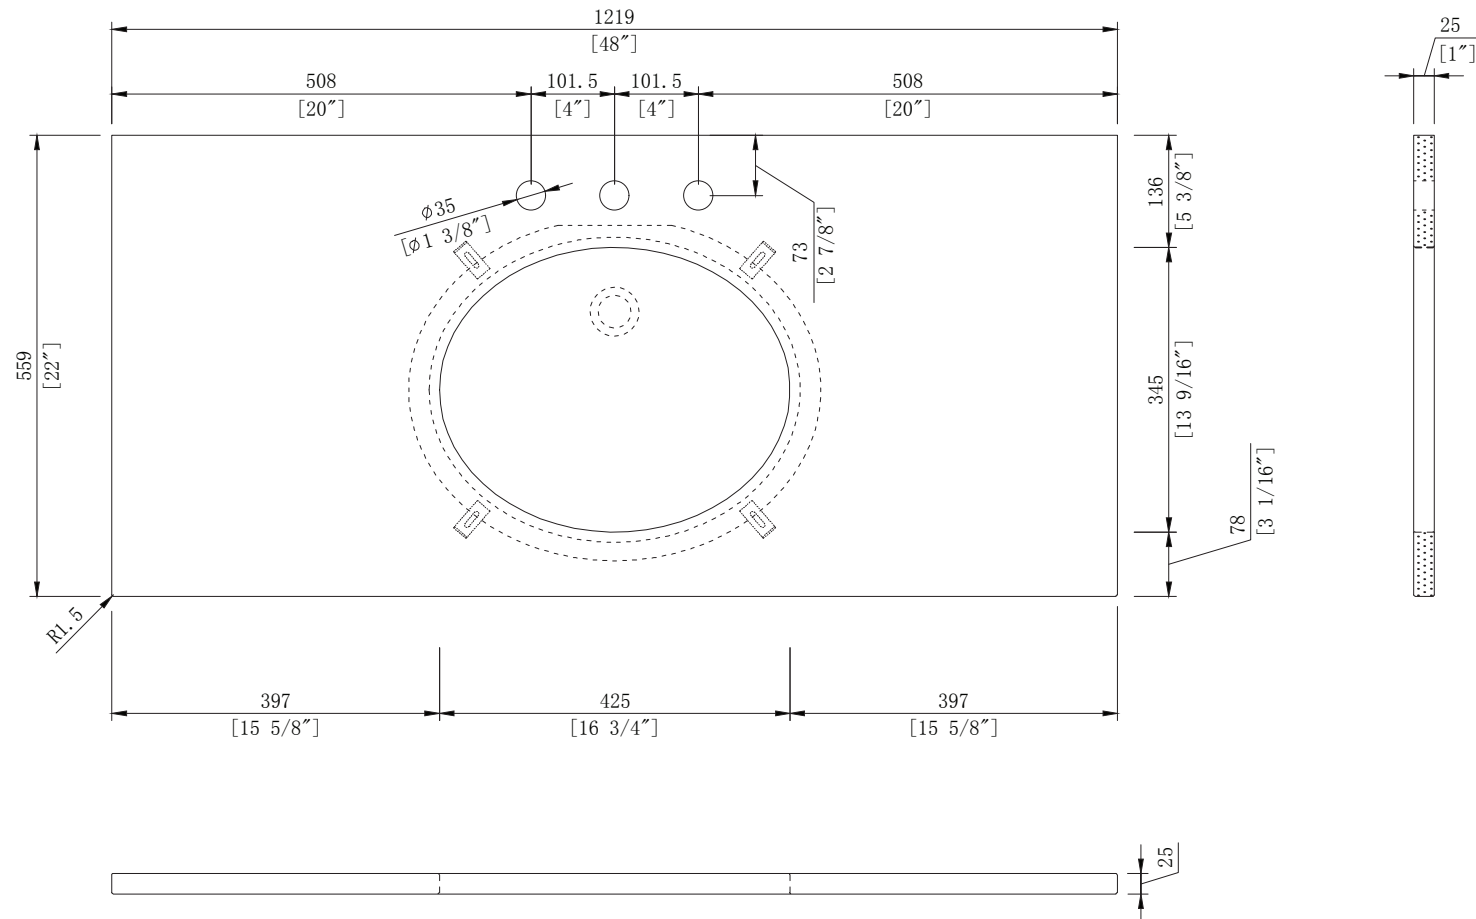

WATER CREATION

MODEL: CW-QUEEN48

MODEL: CW-QUEEN48

MODEL: CW-QUEEN48

MODEL: CW-QUEEN48

MODEL: F2-0009