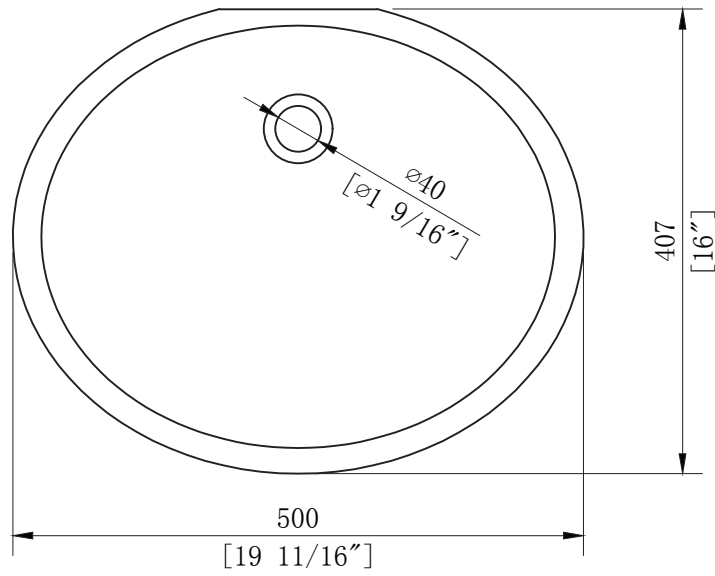

WATER CREATION

MODEL: CW-QUEEN48

MODEL: CW-QUEEN48

MODEL: CW-QUEEN48

MODEL: CW-QUEEN48

MODEL: F2-0009