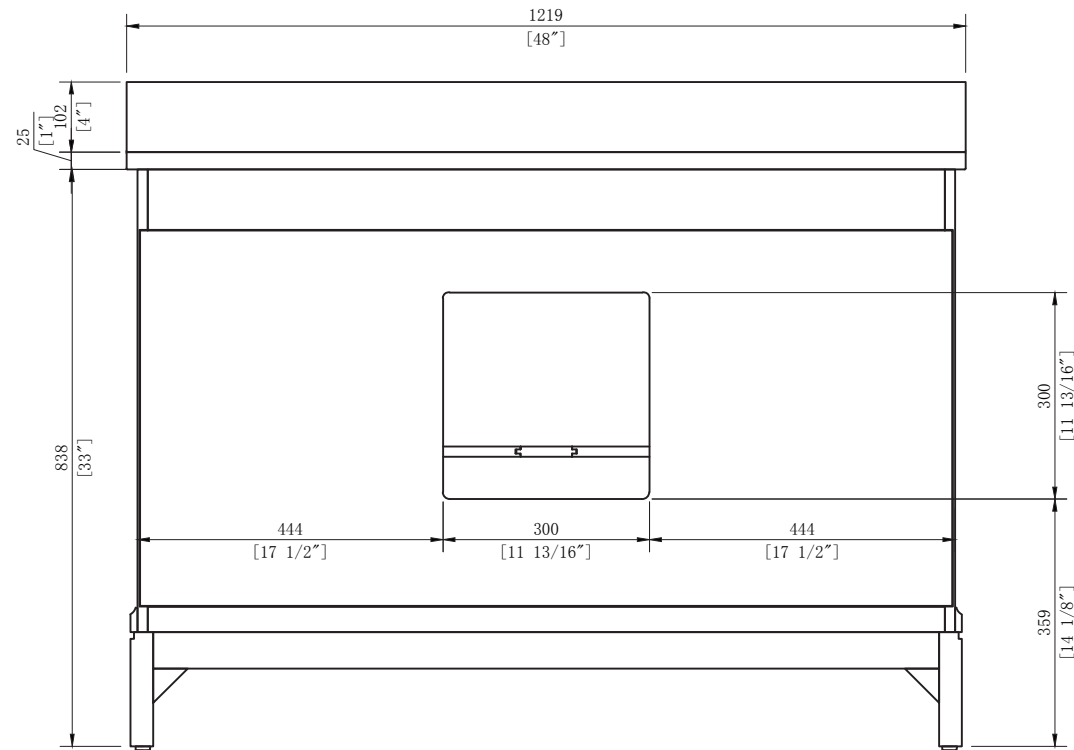

WATER CREATION

MODEL: CW-QUEEN48

MODEL: CW-QUEEN48

MODEL: CW-QUEEN48

MODEL: CW-QUEEN48

MODEL: F2-0009